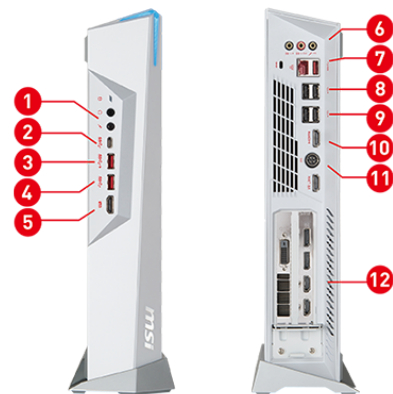

Mystic Light

Make your build look on fire or cold as ice. You are in control. Customize colors and effects with RGB LED.

Easy to carry

We designed our Gaming Desktop to be taken anywhere. So wherever your gaming den is, you can easily carry this Gaming Desktop there.

CONNECTIONS

1. 1x Mic in / 1x Headset out
2. 1x USB 3.1 Gen 1 Type C
3. 1x USB 3.1 Gen 1 Type A
4. 1x USB 3.1 Gen 1 Type A
5. 1x VR-Link (Front)
6. 3x Audio jacks

7. 1x RJ45 / 1x USB 3.1 Gen 1 Type A
8. 2x USB 2.0
9. 2x USB 2.0
10. 1x HDMI
11. 1x DC in
12. 1x DVI-D / 2x HDMI / 2x DP