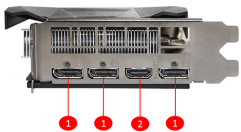

CONNECTIONS