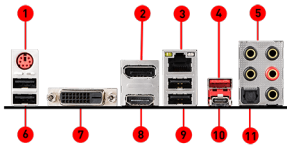

FEATURE

- Intel CNVi Ready: Supports Intel CNVi Wi-Fi module, IEEE802.11 AC wave2, providing a high speed wireless network connection
- Lightning Fast Game experience: 2x Turbo M.2, Intel Optane Memory Ready, Intel Turbo USB 3.1 GEN2
- Set Core Power Free: Extended Heatsink Design, Core Boost, Game Boost, DDR4 Boost
- Dragon Center: A brand new software which integrates all MSI tools like GAME MODE, VOICE BOOST, LIVE UPDATE with user friendly user interface.

SPECIFICATION

Model Name	MAG Z390M MORTAR
CPU Support	Supports 9th/ 8th Gen Intel® Core™ / Pentium® Gold / Celeron® processors
CPU Socket	LGA 1151
Chipset	Intel® Z390 Chipset
Graphics Interface	2 x PCI-E 3.0 x16 slots Supports 2-way AMD® CrossFire™ Technology
Display Interface	DVI-D, HDMI, DisplayPort - Requires Processor Graphics
Memory Support	4 DIMMs, Dual Channel DDR4-4400+(OC)
Expansion Slots	1 x PCI-E 3.0 x1 slot, 1 x M.2 supports Intel® CNVi
Storage	2 x M.2 slots, support Intel® Optane™ Technology 4 x SATA 6Gb/s
USB Ports	3 x USB 3.1 (Gen2) + 2 x USB 3.1 (Gen1) + 8 x USB 2.0
LAN	Intel® I219-V Gigabit LAN
Audio	8-Channel (7.1) HD Audio with Audio Boost

CONNECTIONS

1. PS/2 Combo Port
2. DisplayPort
3. LAN Port
4. USB 3.1 Gen2 Type A
5. HD Audio Connectors
6. USB 2.0 Ports
7. DVI-D Port
8. HDMI Port
9. USB 2.0 Ports
10. USB 3.1 Gen2 Type C
11. Optical S/PDIF OUT