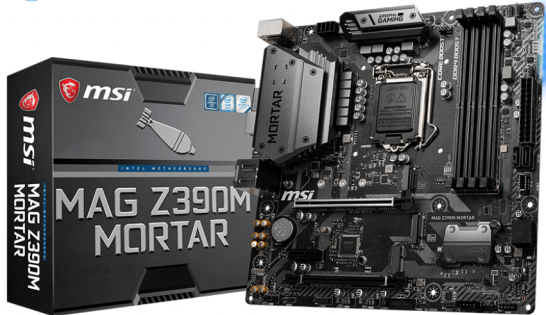

FEATURE

- Intel CNVi Ready: Supports Intel CNVi Wi-Fi module, IEEE802.11 AC wave2, providing a high speed wireless network connection
- Lightning Fast Game experience: 2x Turbo M.2, Intel Optane Memory Ready, Intel Turbo USB 3.1 GEN2
- Set Core Power Free: Extended Heatsink Design, Core Boost, Game Boost, DDR4 Boost
- Dragon Center: A brand new software which integrates all MSI tools like GAME MODE, VOICE BOOST, LIVE UPDATE with user friendly user interface.

SPECIFICATION

Model Name	MAG Z390M MORTAR
CPU Support	Supports 9th/ 8th Gen Intel® Core™ / Pentium® Gold / Celeron® processors
CPU Socket	LGA 1151
Chipset	Intel® Z390 Chipset
Graphics Interface	2 x PCI-E 3.0 x16 slots Supports 2-way AMD® CrossFire™ Technology
Display Interface	DVI-D, HDMI, DisplayPort - Requires Processor Graphics
Memory Support	4 DIMMs, Dual Channel DDR4-4400+(OC)
Expansion Slots	1 x PCI-E 3.0 x1 slot, 1 x M.2 supports Intel® CNVi
Storage	2 x M.2 slots, support Intel® Optane™ Technology 4 x SATA 6Gb/s
USB Ports	3 x USB 3.1 (Gen2) + 2 x USB 3.1 (Gen1) + 8 x USB 2.0
LAN	Intel® I219-V Gigabit LAN
Audio	8-Channel (7.1) HD Audio with Audio Boost