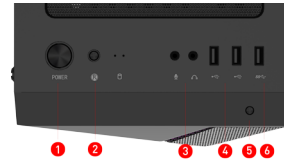

### Mesh Certified Makes It Work

- Can install up to 6x system fans, providing ventilation and stable performance to the whole system
- Built-in ARGB fan with striking lighting and vivid lighting effects
- Premium-grade 4mm thick tempered glass that guarantees window durability and viewing capability
- The magnetic dust filter on top is designed to give users an easy un-installing and cleaning experience
- Quickly control the fan color and lighting effects with Insta-Light Loop at the touch of a button

## CONNECTIONS

1. Power Button
2. Reset Button
3. Mic in / Audio out
4. USB 2.0x2
5. Insta-Light Loop Button
6. USB 3.2 Gen 1 Type-A