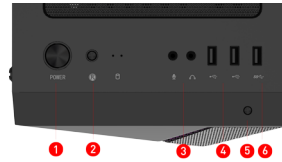

CONNECTIONS

1. Power Button
2. Reset Button
3. Mic in / Audio out
4. USB 2.0x 2
5. Insta-Light Loop Button
6. USB 3.2 Gen 1 Type-A