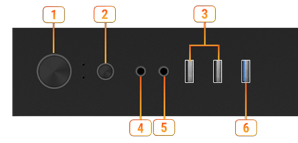

MAG VAMPIRIC 011C

FIRST BLOOD IN SHADOW

FEATURE

- MSI MAG VAMPIRIC 011C chassis can support up to ATX motherboard, side panel of 4mm tempered glass, 120 mm RGB fan, reserved cooling space and front USB 3.2 Gen 1
- RGB Fan included
- 4mm Tempered Glasses
- Optimize Airflow
- 360mm Radiator Support
- 167mm CPU Cooler Support

CONNECTIONS

- | | |
|------------------------|-----------------------------|
| 1. Power Button | 4. Front HD Audio |
| 2. Reset Button | 5. Front MIC |
| 3. Front USB 2.0 Ports | 6. Front USB 3.2 Gen 1 Port |