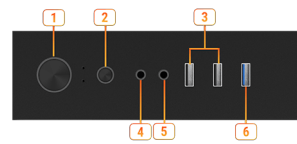

MAG VAMPIRIC 010X

FIRST BLOOD IN SHADOW

FEATURE

- MSI MAG VAMPIRIC 010X chassis can support up to ATX motherboard, side panel of 4mm tempered glass, 120 mm ARGB fan, reserved cooling space and front USB 3.2 Gen 1
- 1 to 4 ARGB LED Hub
- ARGB Fan included
- 4mm Tempered Glasses
- Optimize Airflow
- 360mm Radiator Support
- 167mm CPU Cooler Support

CONNECTIONS

- | | |
|------------------------|-----------------------------|
| 1. Power Button | 4. Front HD Audio |
| 2. Reset Button | 5. Front MIC |
| 3. Front USB 2.0 Ports | 6. Front USB 3.2 Gen 1 Port |