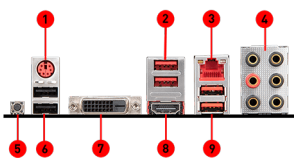

FEATURE

- Lightning Fast Game experience: TURBO M.2, StoreMI, AMD Turbo USB 3.1 GEN2
- Audio Boost with Nahimic: Reward your ears with studio grade sound quality for the most immersive gaming experience
- Core Boost: With premium layout and digital power design to support more cores and provide better performance.
- DDR4 Boost: Give your DDR4 memory a performance boost with A-XMP
- MULTI-GPU: With STEEL ARMOR PCI-E slots. Supports 2-Way AMD Crossfire™
- VR Ready: Automatically optimizes your system for VR usage, pushing for maximum performance.
- Flash BIOS Button: Simply use a USB key to flash any BIOS within seconds, without installing a CPU, memory or graphics card.
- In-Game Weapons: Game Boost, GAMING Hotkey, X-Boost

SPECIFICATION

Model Name	B450 GAMING PLUS
CPU Support	Supports AMD® RYZEN™ 1st and 2nd Generation/ Ryzen™ with Radeon™ Vega Graphics Processors for Socket AM4
CPU Socket	AM4
Chipset	AMD® B450 Chipset
Graphics Interface	1 x PCI-E 3.0 x16 slot + 1 x PCI-E 2.0 x16 slot Supports 2-way CrossFire
Display Interface	HDMI, DVI-D – Requires Processor Graphics
Memory Support	4 DIMMs, Dual Channel DDR4 3466+ (OC)
Expansion Slots	4 x PCI-E x1 slots
Storage	1 x M.2 slots 6 x SATA 6Gb/s
USB ports	2 x USB 3.1 (Gen2) + 4 x USB 3.1 (Gen1) + 6 x USB 2.0
LAN	Realtek® 8111H Gigabit LAN
Audio	8-Channel(7.1) HD Audio with Audio Boost
Form Factor	ATX

CONNECTIONS

1. PS/2 Combo Port
2. USB 3.1 Gen1
3. LAN
4. HD Audio Connectors
5. Flash BIOS Button
6. USB 2.0
7. DVI-D
8. HDMI
9. USB 3.1 Gen2