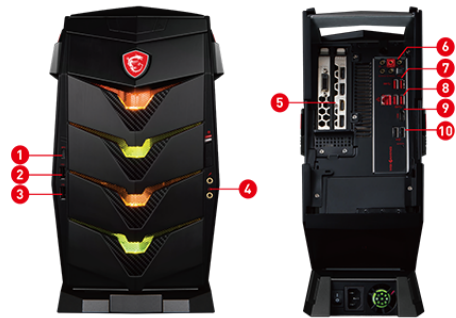

msi

DESKTOP

Aegis 3 8th

FEATURE

- Windows 10 Home
- 8th Gen Intel® Core™ i7-8700 processor with DDR4 memory
- Up to MSI GeForce® GTX 1080 8GB GDDR5 graphics
- Supports Intel® Optane™ memory: Boost your system up to 14X faster
- Exclusive Silent Storm Cooling 2 cooling system
- Compact case with built-in carry handle
- Vertical graphics optimal protection for your components during transport
- Easy to access and upgrade
- Mystic Light RGB LED design to customize your Gaming PC
- Audio Boost 3: Reward your ears with studio grade sound quality
- Nahimic 3 Audio Enhancer
- Supports NVMe PCI-E Gen3 SSD speed up to 2.2GB/s
- Super speed USB 3.1 Gen 1 Type C with reversible design
- Super Charger 2: super power delivery, fast charge you mobile device
- Exclusive MSI Gaming Center

CONNECTIONS

- | | |
|--------------------------------------|--------------------------------------|
| 1. 1x USB 3.1 Gen 1 Type C | 6. 5x Audio jacks / 1x S/PDIF |
| 2. 1x USB 2.0 (with Super Charger 2) | 7. 2x USB 3.1 Gen 1 Type A |
| 3. 1x USB 2.0 | 8. 1x RJ45 / 2x USB 3.1 Gen 1 Type A |
| 4. 1x Mic in / 1x Headset out | 9. 1x HDMI |
| 5. 3x DP / 1x HDMI / 1x DVI-D | 10. 2x USB 2.0 |