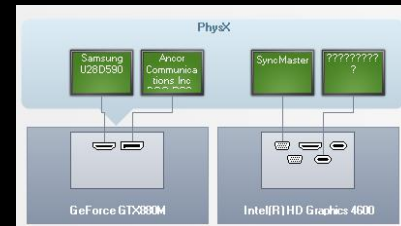

2. Video Output column shows the number of the output connector and its supported version.

*TB: Thunderbolt 3 features high-definition video transmission and compatible with Display Port 1.2.

3. See the list of used abbreviations in the right table.

4. In order to achieve the 3D BD playback, the notebook unit must meet the below requirements.

- A Blu-ray Optical Drive which is capable of 2X or faster read speeds.
- A video player software which supports the 3D BD playback.
  (For example the PowerDVD Ultra version or any other 3D software player.)

5. To know which graphics is the display port connecting with:

- Models with Optimus structure: Check the connected graphics in the “Set PhysX Configuration” page in NVIDIA Control Panel.
- Other non-Optimus structure models (hardware switchable graphics) like GT72/GT80, the connected graphics depends on the GPU mode (iGPU: Intel GPU/dGPU: NVIDIA GPU).

External Display Output	
4Kx2K	120Hz
HDMI: 4096x2160 @60Hz mDP: 3840x2160 @60Hz	mDP: 2560x1440 @144Hz
TB-HDMI: 4096x2160 @30Hz TB-DP:2560x1440 @144Hz	TB-DP:2560x1440 @144Hz

Video Output			
VGA	mDP	HDMI	TB*
0	1 (v1.2)	1	0

Acronym	Description
VGA	Video Graphics Array Connector
DP/mDP	DisplayPort/Mini DisplayPort
DVI	Digital Visual Interface
HDMI	High-Definition Multimedia Interface
BD	Blu-ray Disc
TB	Thunderbolt